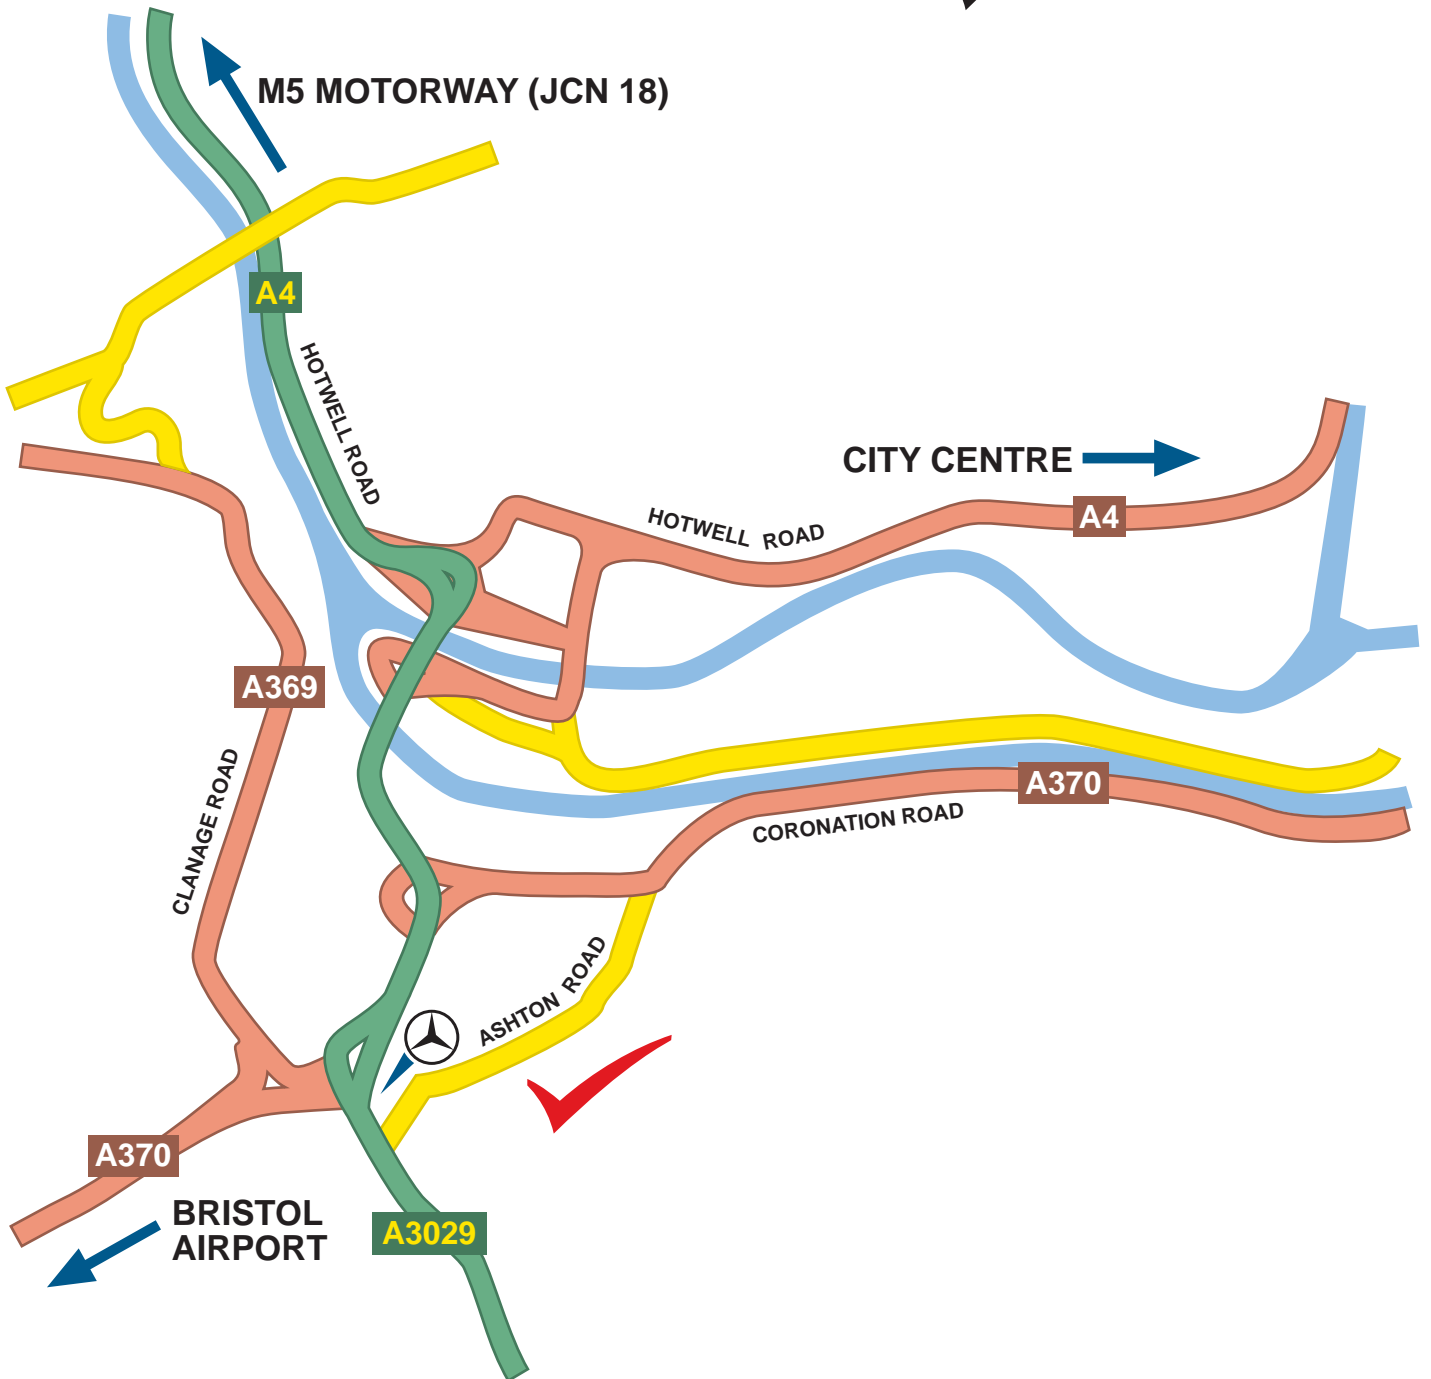

HIRE-RITE ✓

Start out at Avonmouth, Bristol

Turn left onto the A4

At St Brendans Roundabout take the 4th exit onto the A4

At roundabout take the 3rd exit onto Portway - A4 (signposted Bristol)

Continue forward onto Portway - A4. Entering Bristol

Continue forward onto Portway - A4. Entering Clifton

Continue forward onto Hotwell Road - A4. Entering Bristol

Take right-hand lanes and keep forward, then merge onto Brunel Way - A3029 (signposted Weston super Mare)

Cumberland Basin Swing Bridge

Branch left (signposted Taunton A38), then merge onto Winterstoke Road - A3029 (signposted Taunton A38)

At traffic signals turn left onto Marsh Road

Continue forward onto Ashton Road

Arrive at *HIRE-RITE* ✓, Ashton Gate