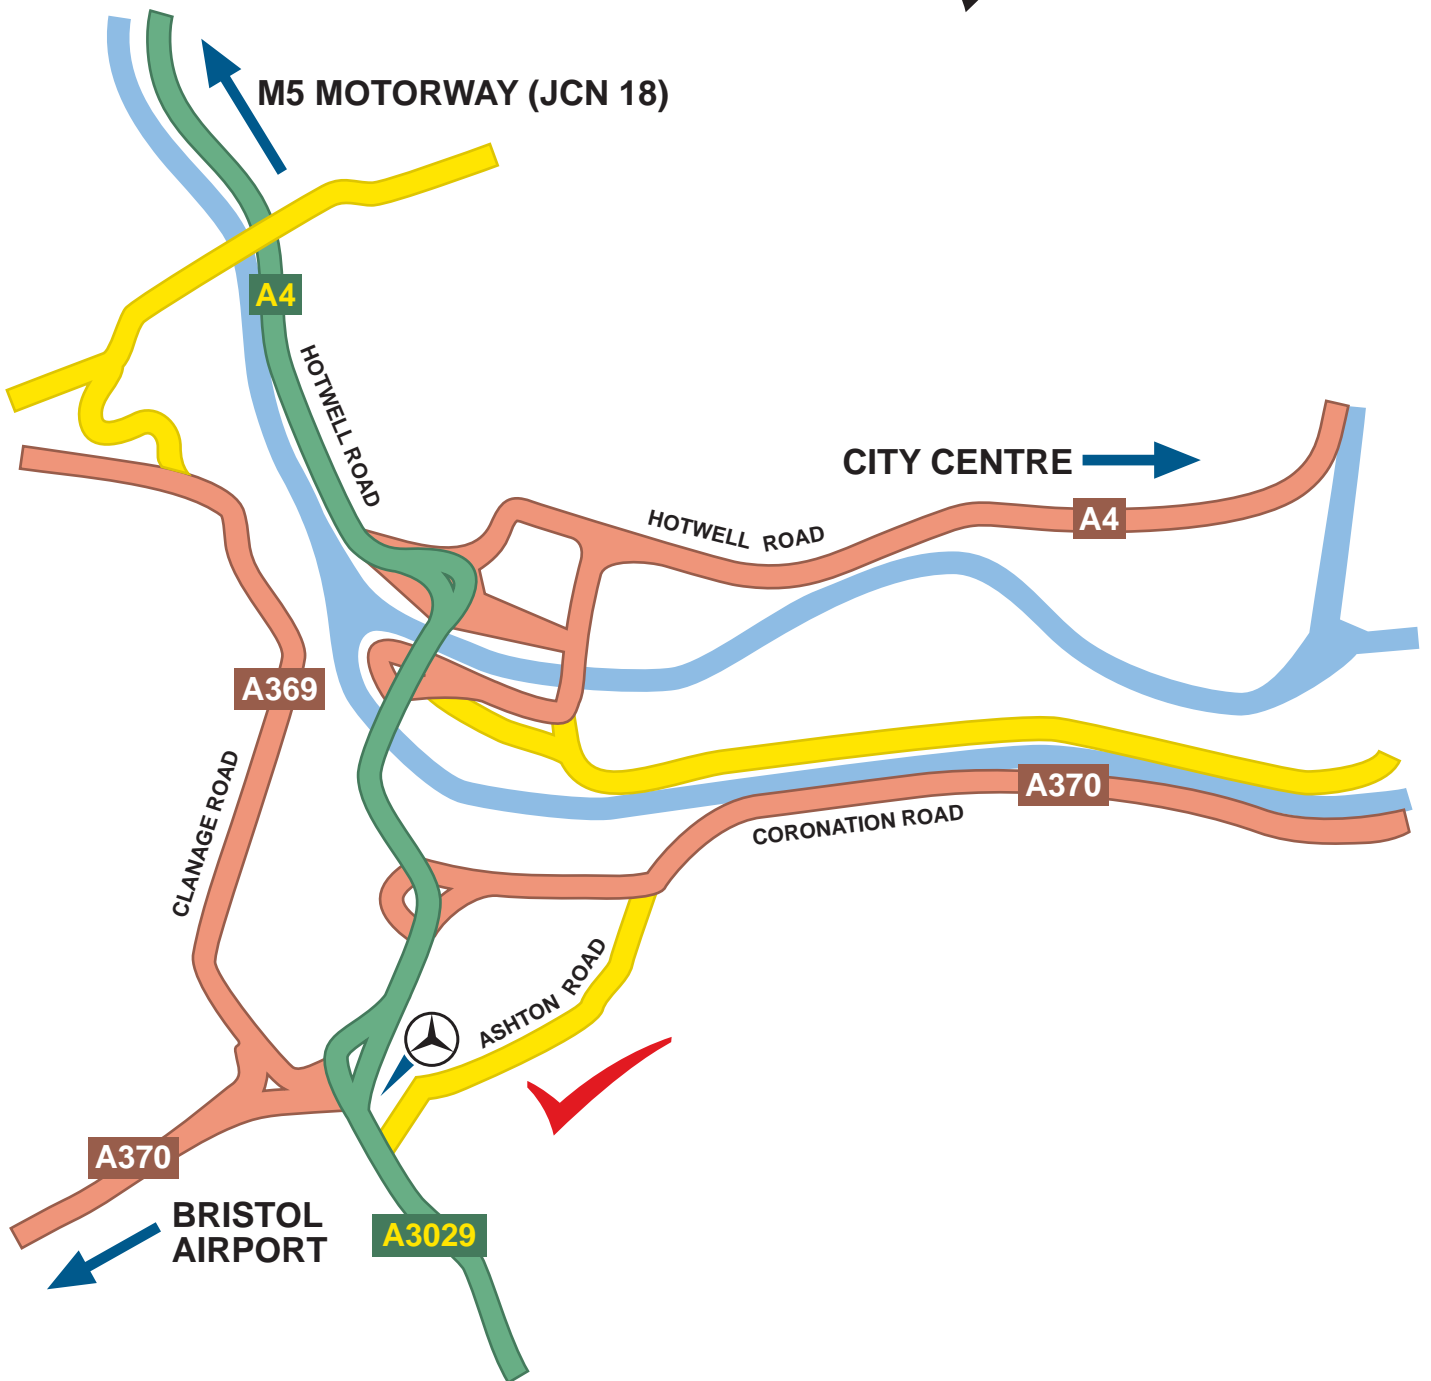

# *HIRE-RITE* ✓

Start out at Avonmouth, Bristol

Turn left onto the A4

At St Brendans Roundabout take the 4th exit onto the A4

At roundabout take the 3rd exit onto Portway - A4 (signposted Bristol)

Continue forward onto Portway - A4. Entering Bristol

Continue forward onto Portway - A4. Entering Clifton

Continue forward onto Hotwell Road - A4. Entering Bristol

Take right-hand lanes and keep forward, then merge onto Brunel Way - A3029 (signposted Weston super Mare)

Cumberland Basin Swing Bridge

Branch left (signposted Taunton A38), then merge onto Winterstoke Road - A3029 (signposted Taunton A38)

At traffic signals turn left onto Marsh Road

Continue forward onto Ashton Road

Arrive at *HIRE-RITE* ✓, Ashton Gate